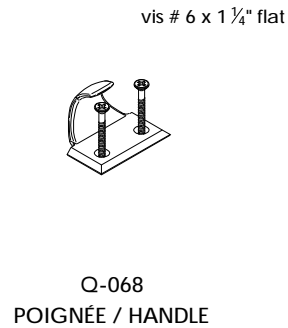

Typical drawing
 See technical drawing on
www.lepagemillwork.com
 for others available options.

Please refer to the order
 for parts replacement.

ATTENTION:
SVP Vous référez à la commande
pour tout remplacement de pièces. /
Please refer to the order
for parts replacement.

DÉTAILS QUINCAILLERIE - GUILLOTINE H-100 / HARDWARE DETAILS - H-100 HUNG
LISTE DE COMPOSANTES / COMPONENTS LIST

Q-045
BALANCE / BALANCE

Q-046
LOCKING TERMINAL / KNIFE LOCK

vis # 8 -15 X 1" truss

Q-042
CAM PIVOT / CAM PIVOT